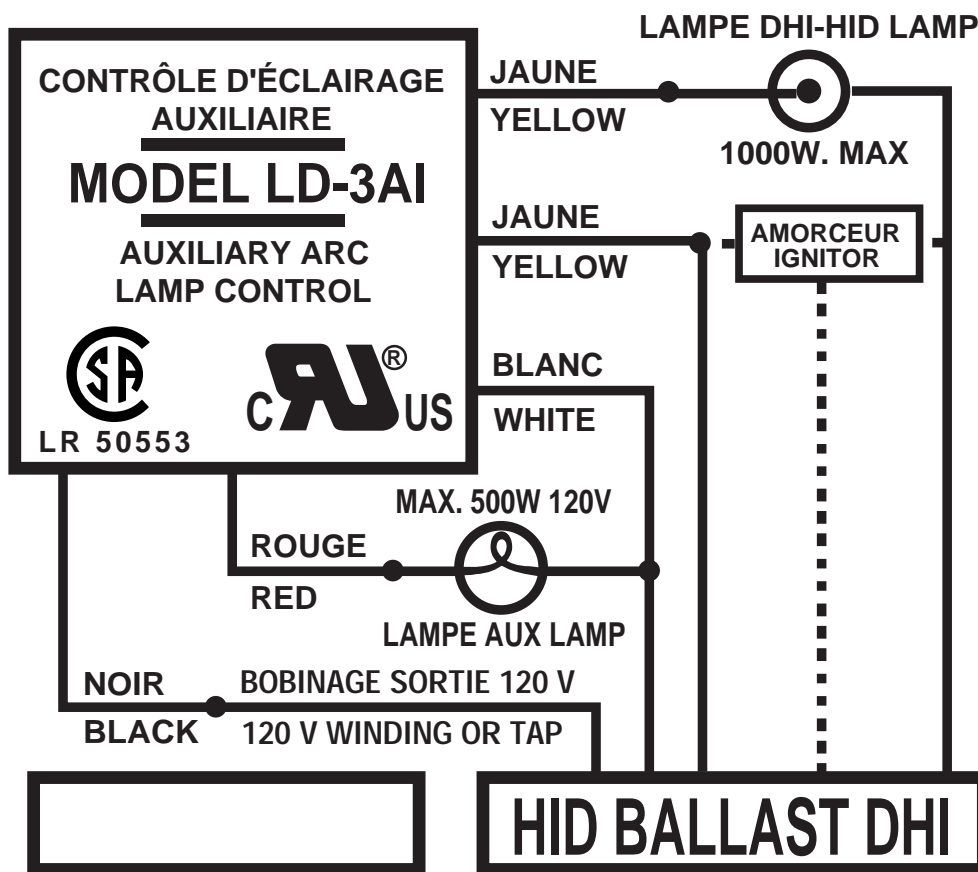

LENDAR DESIGN INC.

1360 Mont-Hibou, Sainte-Adèle, Qc, Canada J8B 1X7 Tél.: (450) 229-5597 Fax: (450) 229-6509 <http://www.lendar.com>

AUXILIARY ARC LAMP CONTROL Model LD-3AI

LENDAR DESIGN INC.

FABRIQUÉ AU
MADE IN

CANADA