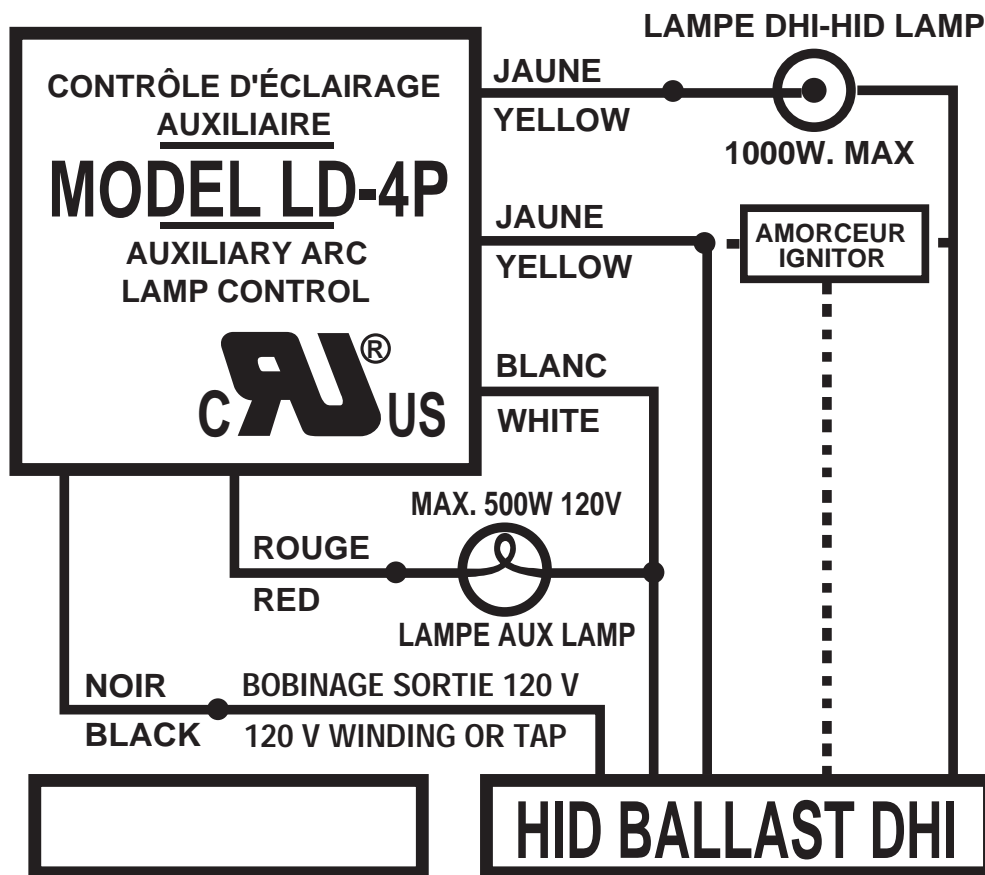

LENDAR DESIGN INC.

1360 Mont-Hibou, Sainte-Adèle, Qc, Canada J8B 1X7 Tel.: (450) 229-5597 Fax: (450) 229-6509 <http://www.lendar.com>

AUXILIARY ARC LAMP CONTROL Model LD-4P

LENDAR DESIGN INC.

FABRIQUÉ AU
MADE IN

CANADA