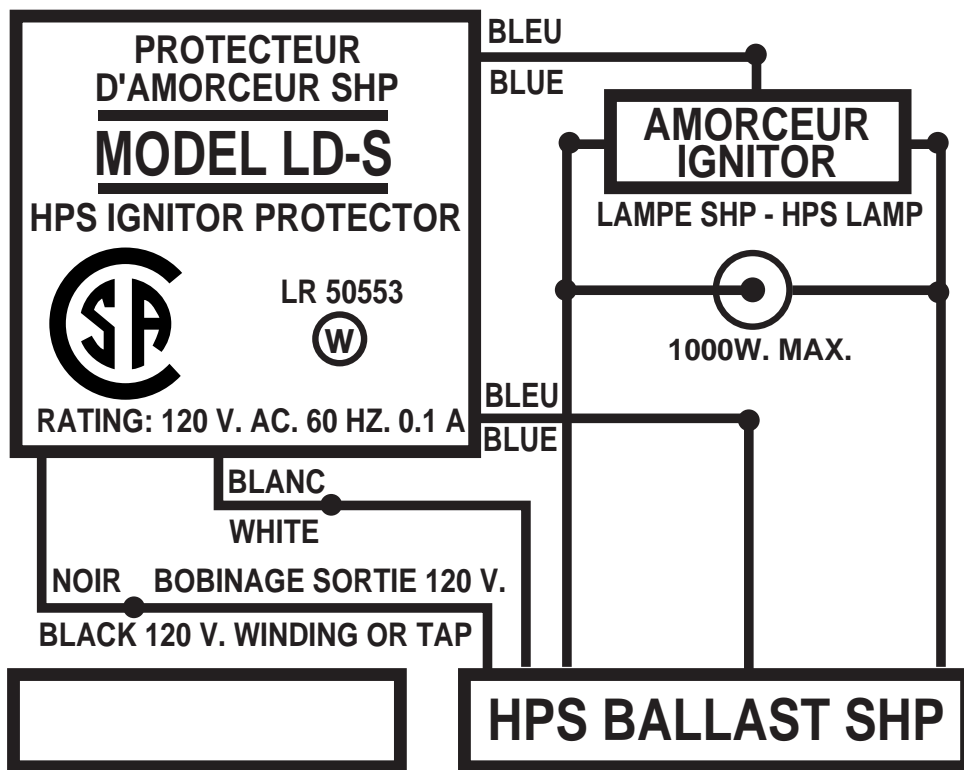

## IGNITOR PROTECTOR RELAY Model LD-S