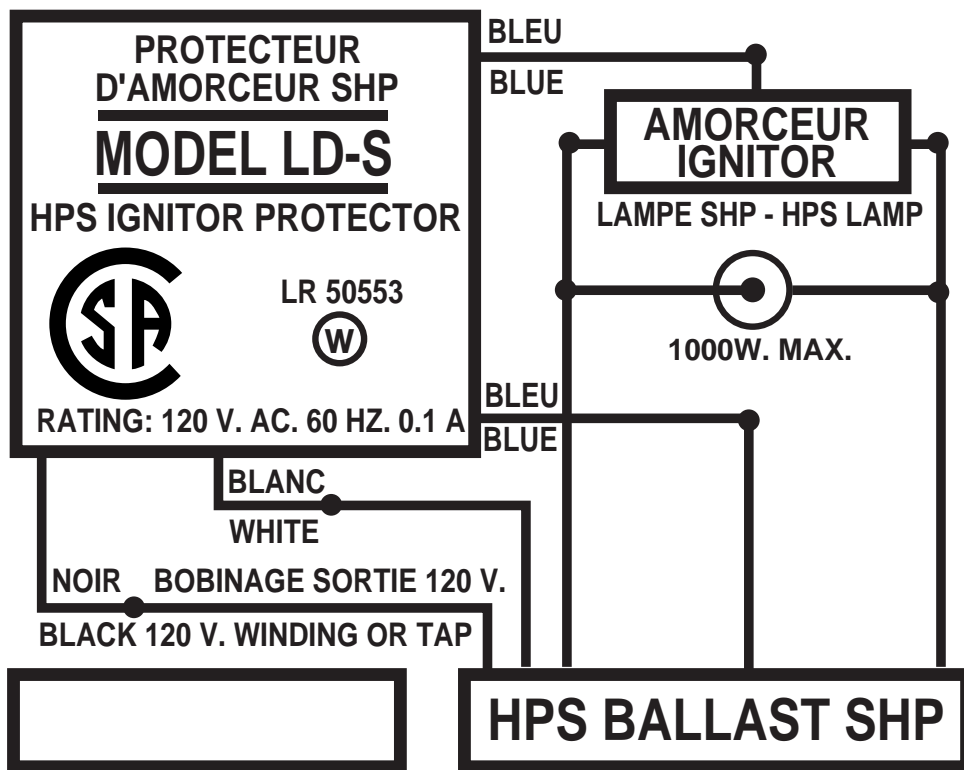

LENDAR DESIGN INC.

1360 Mont-Hibou, Sainte-Adèle, Qc, Canada J8B 1X7 Tel.: (450) 229-5597 Fax: (450) 229-6509 <http://www.lendar.com>

IGNITOR PROTECTOR RELAY Model LD-S

LENDAR DESIGN INC.

FABRIQUÉ AU
MADE IN

CANADA